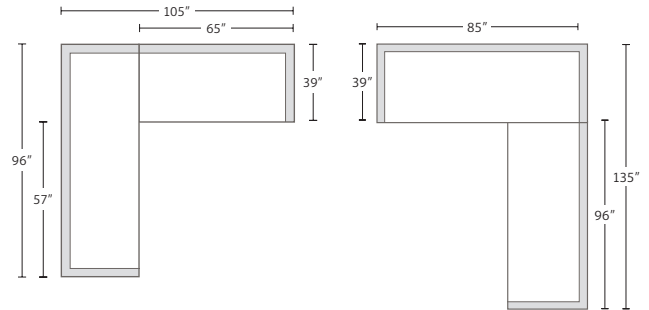

SIESTA KEY SOFA
U033501-001 / 90w x 36d x 39h
Super Salt fabric.
Shown on page: 3, 54

Sectionals

JUDE SECTIONAL SOFA
U044510LS-824-2 / Corner Sofa 96w x 39d x 34h
U045510RL824-2 / Loveseat 65w x 39d x 34h
Performance Fabric: Crypton / Nomad Eggshell