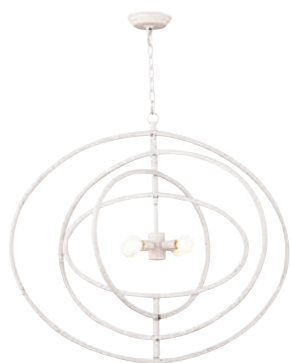

A Whole Home Retreat

Following on the heels of the successful Escape collection, Universal Furniture once again joins forces with Coastal Living to create Getaway, a substantial new collection that broadens our capacity to provide consumers with a whole home resource for the coastal lifestyle.

Coastal isn't proximity to water but more of a state of mind whether your thoughts head to the shores of Lake Michigan, the cool, clear waters of Cape Cod, the Pacific Ocean's pounding surf or the warm waters that define the Gulf of Mexico.